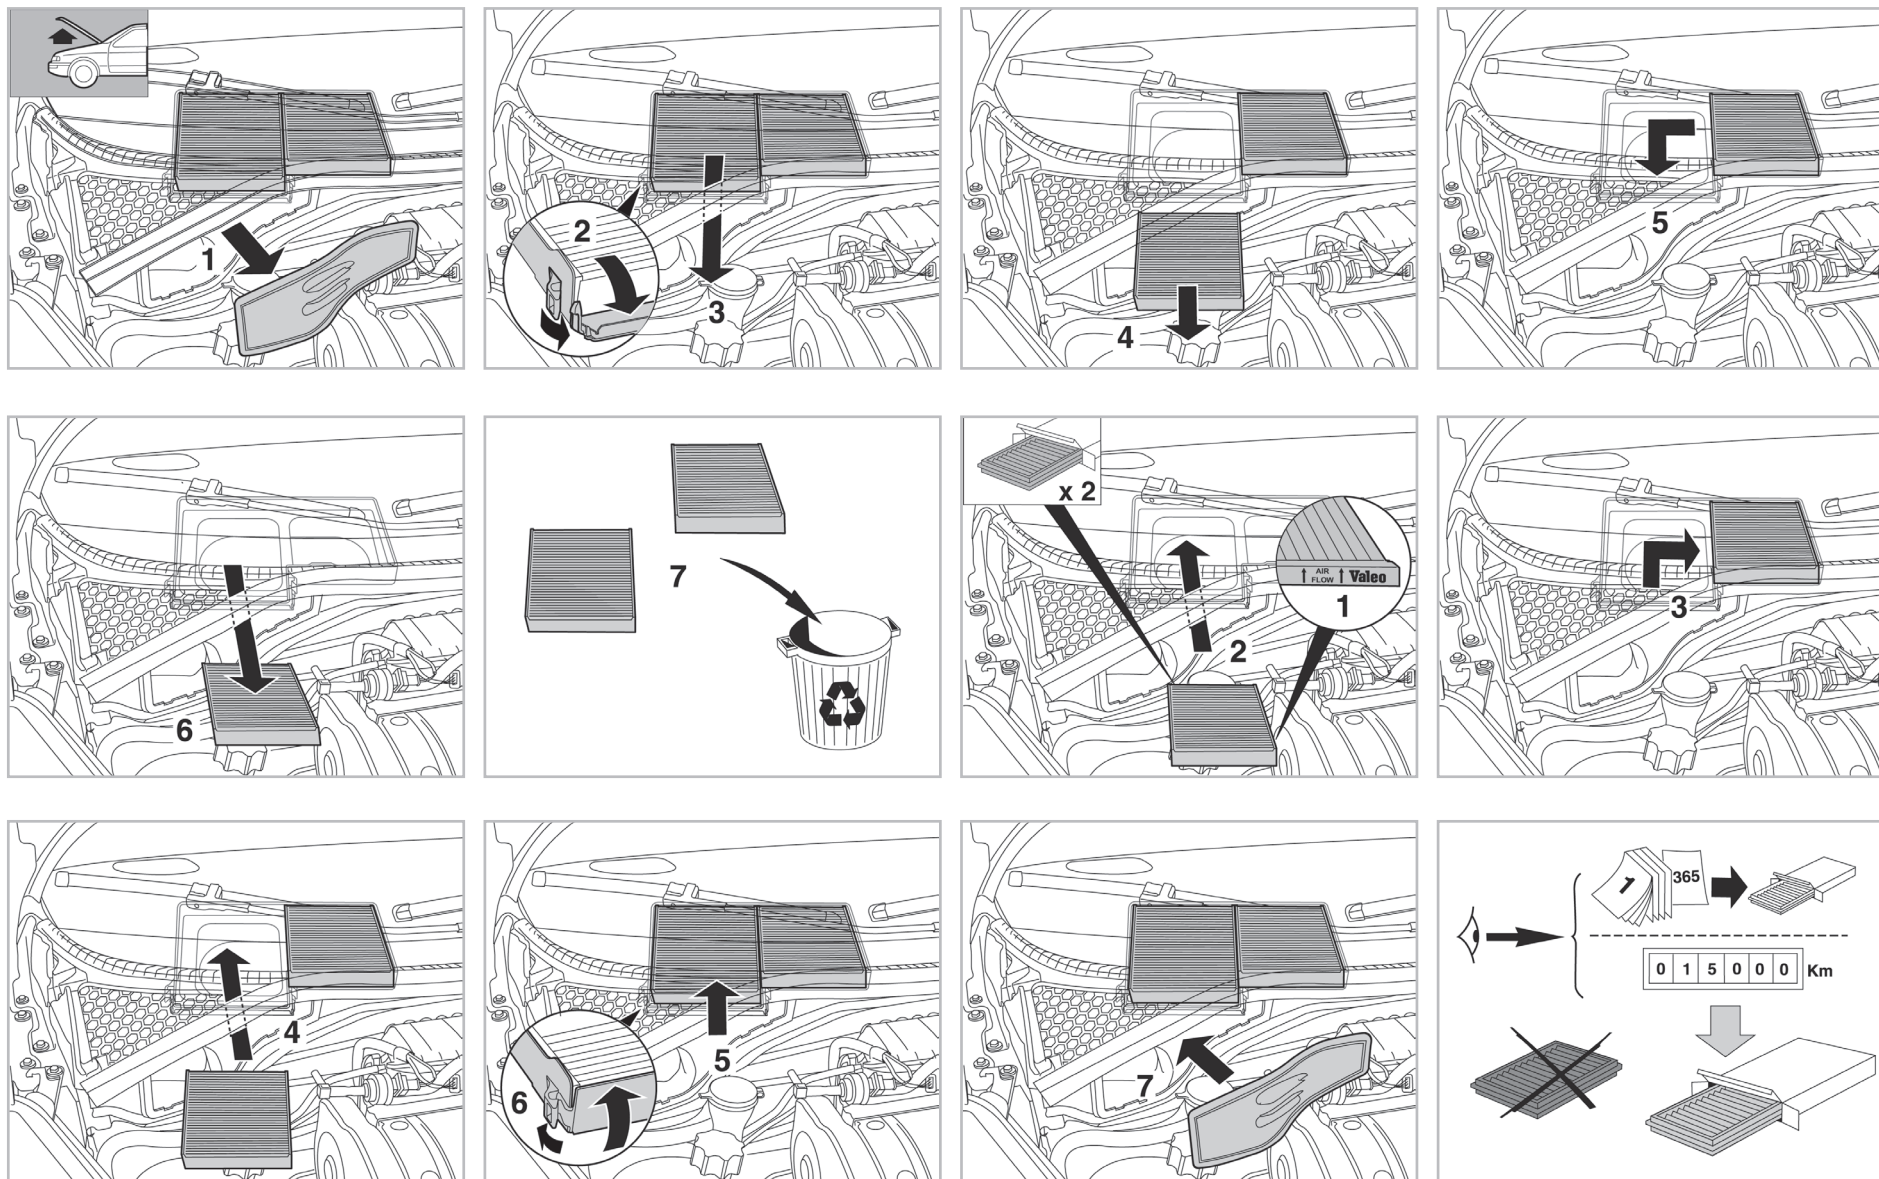

COMFORT

particle filter

715556

FH315

PA

WANT TO KNOW MORE?

www.valeo-techassist.com

FOR
CITROËN
PEUGEOT

C3 A+ (10/09 >) / DS3 A+ (03/10 >)
207 A+ (03/06 >) / 208 A+ (03/12 >) / 2008 A+ (04/13 >)

Valeo Service - Société par Actions simplifiée - Capital de 12 900 000 € - 70, rue Playel, 93285 Saint-Denis Cedex - France - B 306 486 408 RCS Bobigny